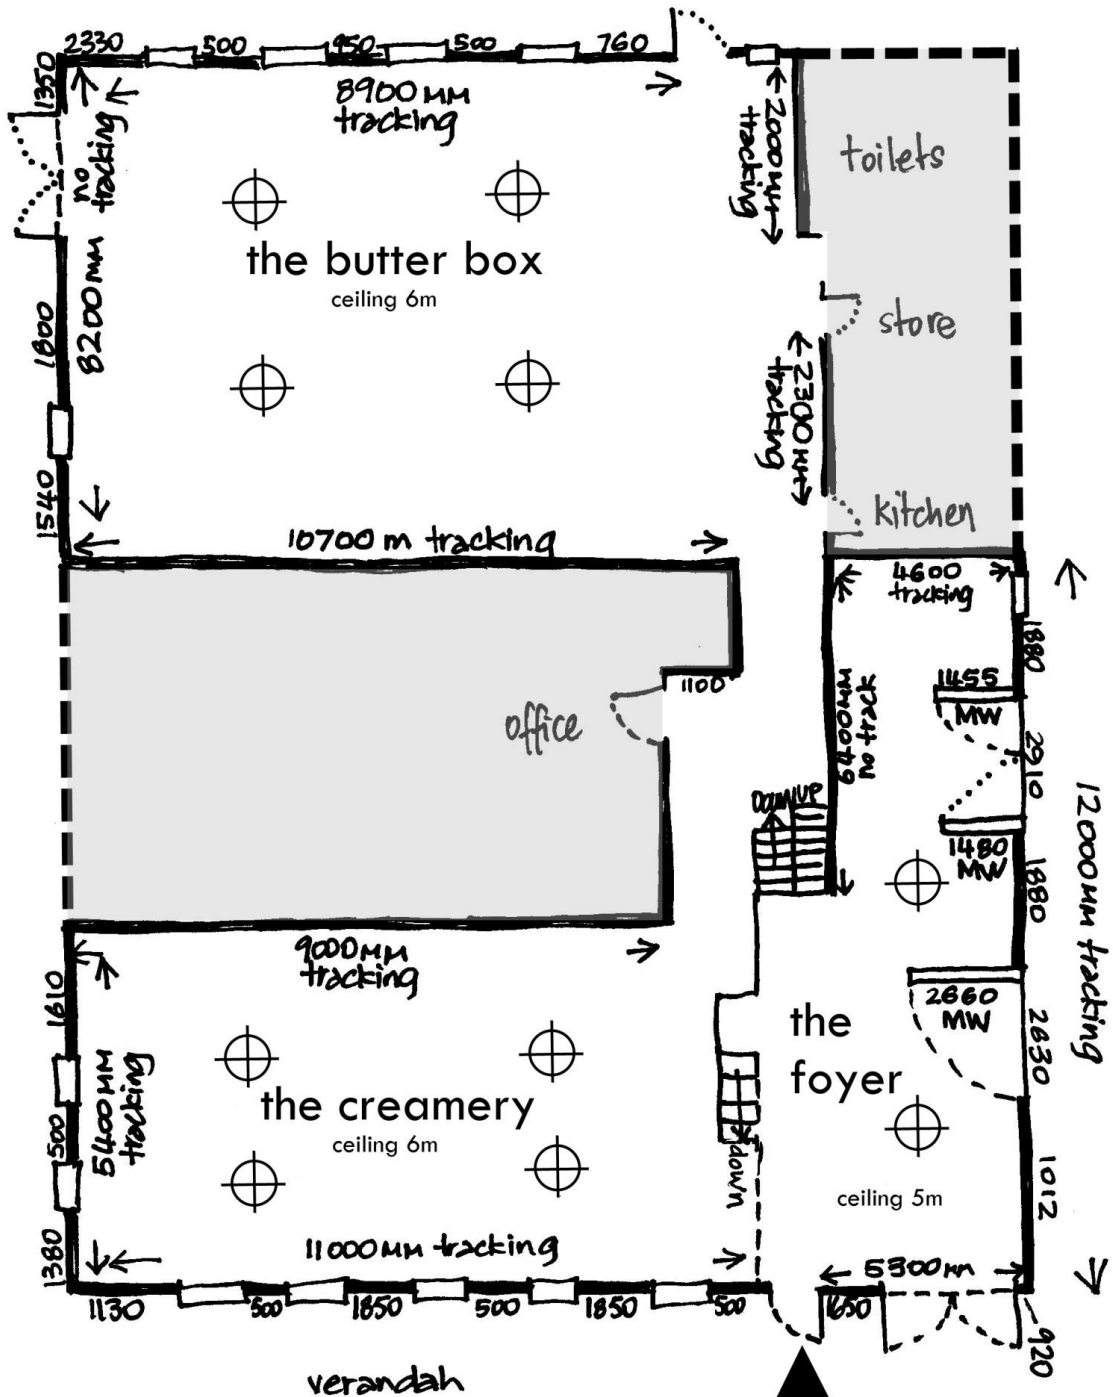

floorplan
the butter factory arts centre, cooroy

- key
mw = moveable walls
⊕ vapour lights
foyer tracking = 21.9m
creamery tracking = 25.4m
butter box tracking = 23.9m

*not drawn to scale